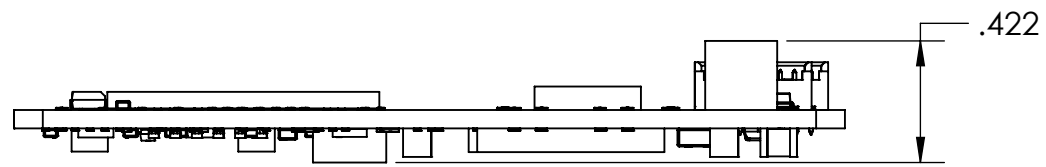

8 7 6 5 4 3 2 1

D

D

C

C

5X Ethernet Ports		
Mating Molex Connector: 0510210800		
1	TP3 P	RJ45 P7
2	TP3 N	RJ45 P8
3	TP2 P	RJ45 P5
4	TP2 N	RJ45 P4
5	TP1 P	RJ45 P3
6	TP1 N	RJ45 P6
7	TP0 P	RJ45 P1
8	TP0 N	RJ45 P2

B

B

Power		
Mating Molex Connector: 0510210400		
1	GND	
2	GND	
3	VIN	4-42 VDC
4	VIN	

Size: 2.1 in<sup>3</sup>  
Weight: 25g

Ports In Use	Power Usage (Watts)
0	0.5
1	1.2
2	1.8
3	2.4
4	3
5	3.8

A

A

UNLESS OTHERWISE SPECIFIED: DIMENSIONS ARE IN INCHES TOLERANCES: FRACTIONAL ± 1/8 DECIMAL .XX ± 0.01 .XXX ± 0.005 ANGLES ± 1° DO NOT SCALE DRAWING	DRAWN	NAME	DATE	Gadgetsmyth LLC 568 E. 130 S. SALEM, UT 84653
	CHECKED	LM	7/5/2018	
MATERIAL		JH	7/5/2018	TITLE: <b>GigEthos Lite Ethernet Switch Drawing</b>
THIRD ANGLE PROJECTION	COMMENTS:			
				SIZE <b>B</b>
				SCALE: 3:2
				SHEET 1 OF 1