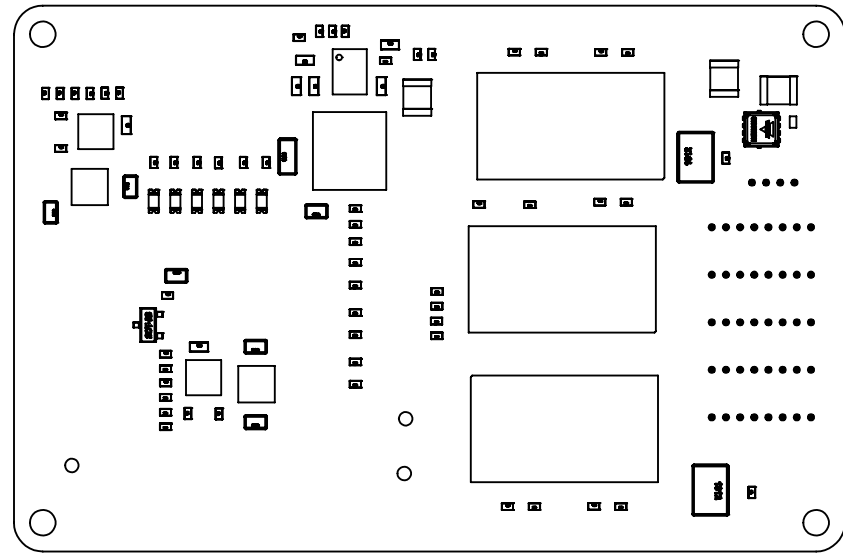

8 7 6 5 4 3 2 1

D

D

C

C

5X Ethernet Ports		
Mating Molex Connector: 0510210800		
1	TP3 P	RJ45 P7
2	TP3 N	RJ45 P8
3	TP2 P	RJ45 P5
4	TP2 N	RJ45 P4
5	TP1 P	RJ45 P3
6	TP1 N	RJ45 P6
7	TP0 P	RJ45 P1
8	TP0 N	RJ45 P2

B

B

Power		
Mating Molex Connector: 0510210400		
1	GND	
2	GND	
3	VIN	4-42 VDC
4	VIN	

Size: 2.1 in<sup>3</sup>  
Weight: 25g

Ports In Use	Power Usage (Watts)
0	0.5
1	1.2
2	1.8
3	2.4
4	3
5	3.8

A

A

UNLESS OTHERWISE SPECIFIED: DIMENSIONS ARE IN INCHES TOLERANCES: FRACTIONAL ± 1/8 DECIMAL .XX ± 0.01 .XXX ± 0.005 ANGLES ± 1° DO NOT SCALE DRAWING	DRAWN	NAME	DATE	Gadgetsmyth LLC 568 E. 130 S. SALEM, UT 84653
	CHECKED	LM	7/5/2018	
MATERIAL		JH	7/5/2018	TITLE: <b>GigEthos Lite Ethernet Switch Drawing</b>
THIRD ANGLE PROJECTION	COMMENTS:			
				SIZE <b>B</b>
				SCALE: 3:2
				SHEET 1 OF 1