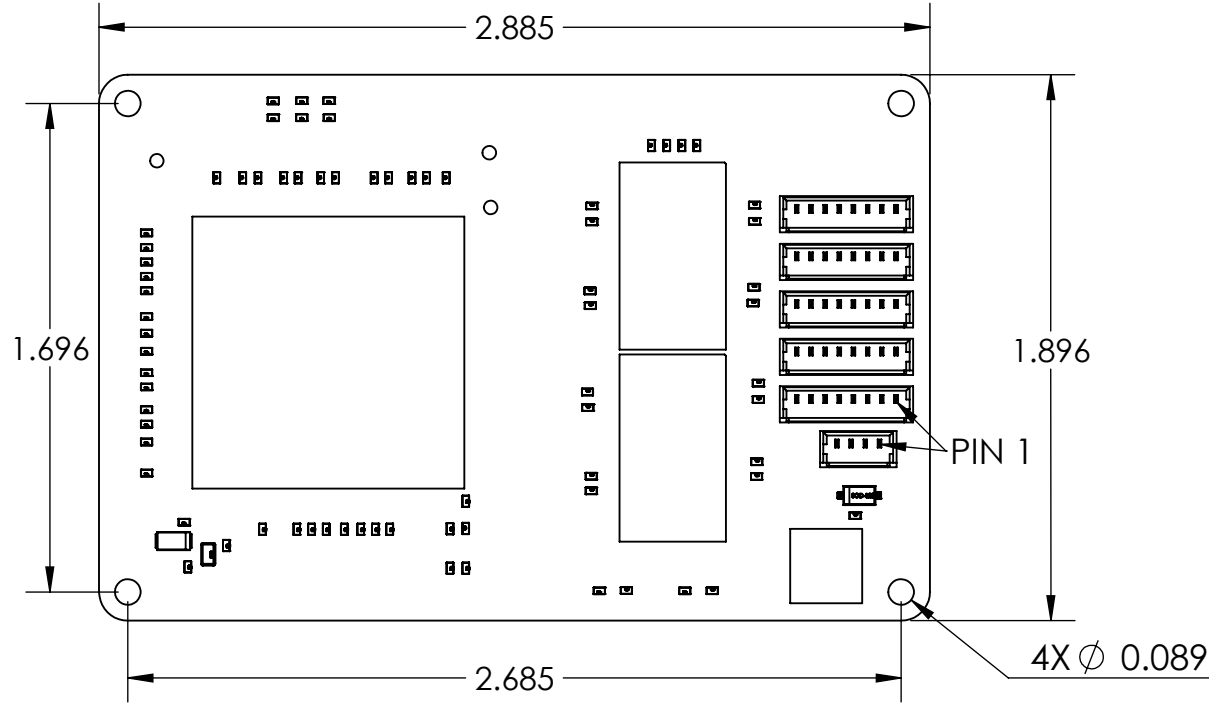

8 7 6 5 4 3 2 1

D

D

C

C

5X Ethernet Ports		
Mating Molex Connector: 0510210800		
1	TP3 P	RJ45 P7
2	TP3 N	RJ45 P8
3	TP2 P	RJ45 P5
4	TP2 N	RJ45 P4
5	TP1 P	RJ45 P3
6	TP1 N	RJ45 P6
7	TP0 P	RJ45 P1
8	TP0 N	RJ45 P2

B

B

Power		
Mating Molex Connector: 0510210400		
1	GND	
2	GND	
3	VIN	4-42 VDC
4	VIN	

Size: 2.1 in<sup>3</sup>  
Weight: 25g

Ports In Use	Power Usage (Watts)
0	0.5
1	1.2
2	1.8
3	2.4
4	3
5	3.8

A

A

UNLESS OTHERWISE SPECIFIED: DIMENSIONS ARE IN INCHES TOLERANCES: FRACTIONAL ± 1/8 DECIMAL .XX ± 0.01 .XXX ± 0.005 ANGLES ± 1° DO NOT SCALE DRAWING	DRAWN	NAME	DATE	Gadgetsmyth LLC 568 E. 130 S. SALEM, UT 84653
	CHECKED	LM	7/5/2018	
MATERIAL		JH	7/5/2018	TITLE: <b>GigEthos Lite Ethernet Switch Drawing</b>
THIRD ANGLE PROJECTION	COMMENTS:			
				SIZE <b>B</b>
				SCALE: 3:2
				SHEET 1 OF 1