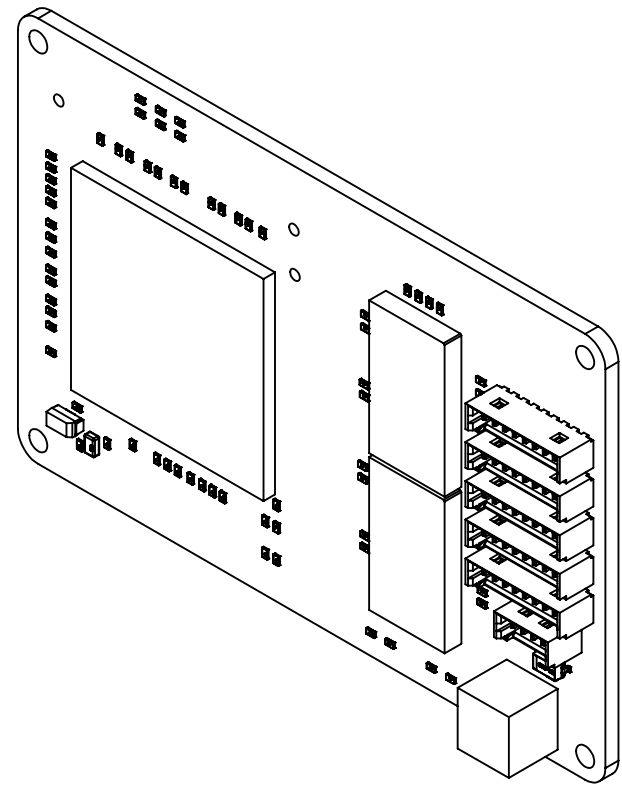

8 7 6 5 4 3 2 1

D

D

C

C

5X Ethernet Ports		
Mating Molex Connector: 0510210800		
1	TP3 P	RJ45 P7
2	TP3 N	RJ45 P8
3	TP2 P	RJ45 P5
4	TP2 N	RJ45 P4
5	TP1 P	RJ45 P3
6	TP1 N	RJ45 P6
7	TP0 P	RJ45 P1
8	TP0 N	RJ45 P2

B

B

Power		
Mating Molex Connector: 0510210400		
1	GND	
2	GND	
3	VIN	4-42 VDC
4	VIN	

Size: 2.1 in<sup>3</sup>  
Weight: 25g

Ports In Use	Power Usage (Watts)
0	0.5
1	1.2
2	1.8
3	2.4
4	3
5	3.8

A

A

UNLESS OTHERWISE SPECIFIED: DIMENSIONS ARE IN INCHES TOLERANCES: FRACTIONAL ± 1/8 DECIMAL .XX ± 0.01 .XXX ± 0.005 ANGLES ± 1° DO NOT SCALE DRAWING	DRAWN	NAME	DATE	Gadgetsmyth LLC 568 E. 130 S. SALEM, UT 84653
	CHECKED	LM	7/5/2018	
MATERIAL		JH	7/5/2018	TITLE: <b>GigEthos Lite Ethernet Switch Drawing</b>
THIRD ANGLE PROJECTION	COMMENTS:			
				SIZE <b>B</b>
				SCALE: 3:2
				SHEET 1 OF 1